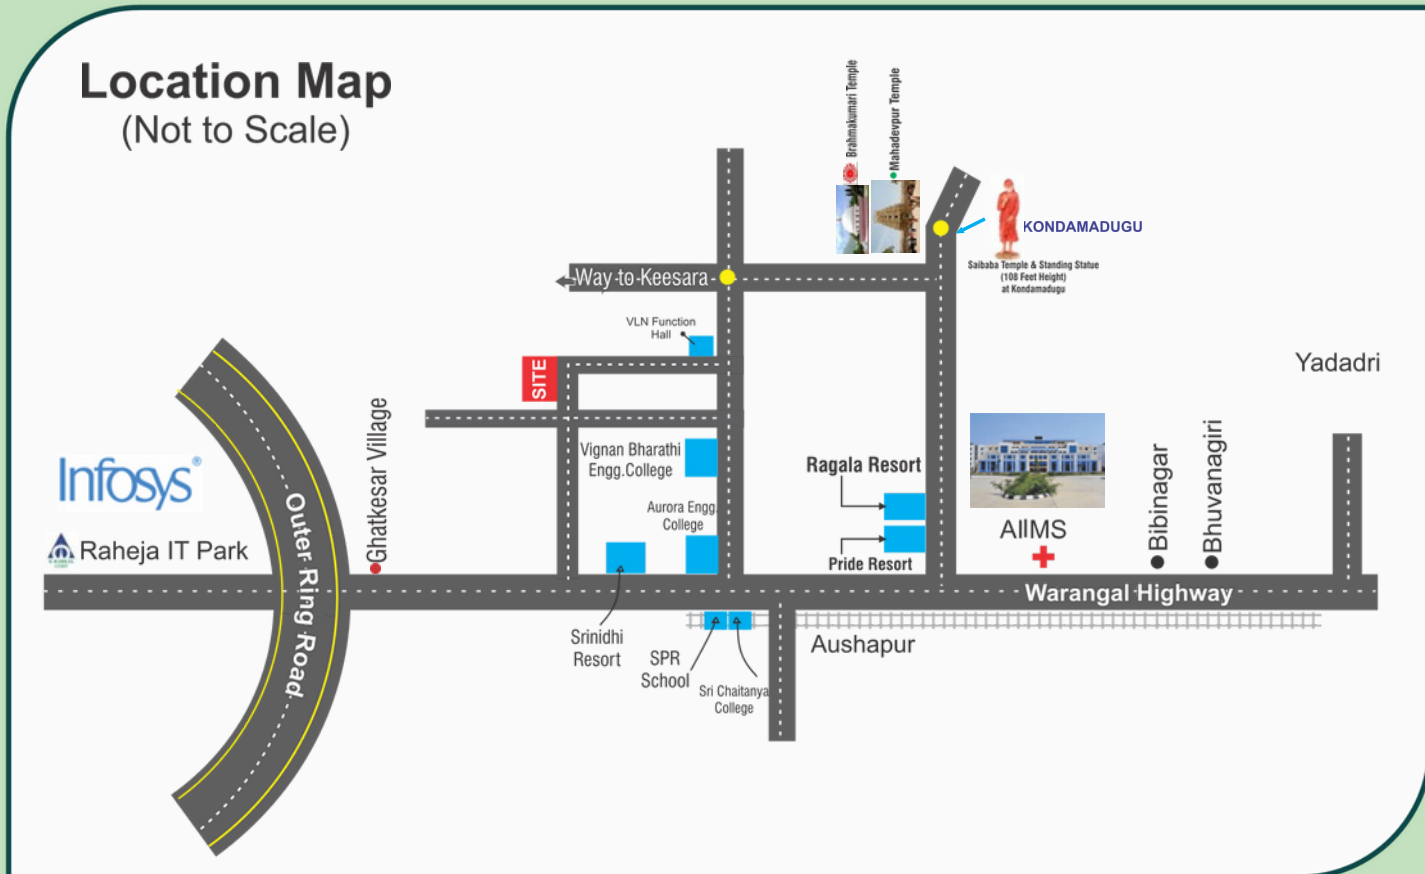

Adds : 2nd floor, Kasam Nilayam, plot.14, P&T Colony,  
Medipally, Medchal-Malkajiri Dist HYD-500098

**Location Map**  
(Not to Scale)

Sanskriti Township

Raheja IT Park

Infosys Campus

AIIMS Bibinagar

MMTS Bibinagar